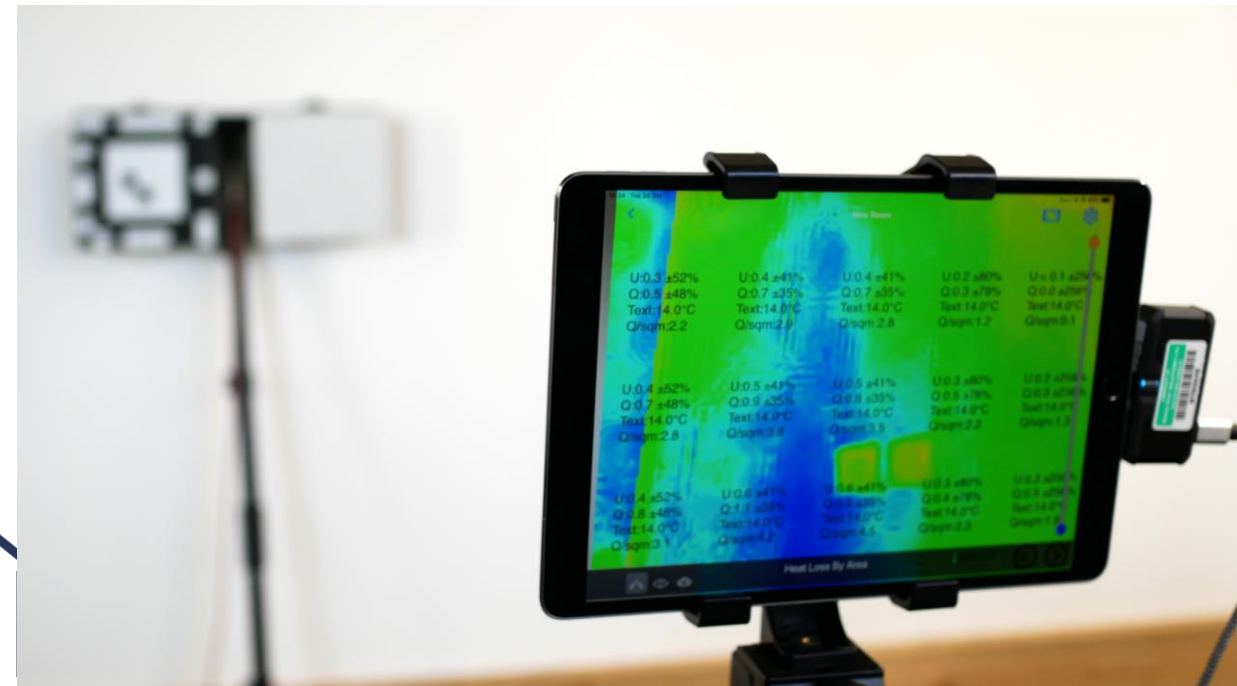

## Measure the fabric first....

 PULSE

 LEAK  
CHECKER

 SMARTHTC

 HEAT3D